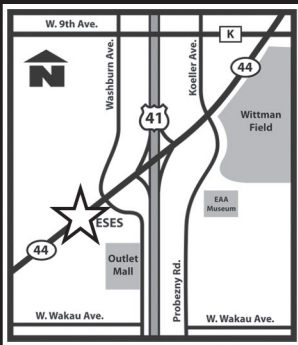

(Limit 1 per family/customer)

OSHKOSH
2283 State Hwy 44

Inside Bohn's Town and Country
(2 blocks west of Outlet Mall)

M-F 9-6 • Sat 9-3
Closed Sun

920-779-6647 | www.pellethead.com

Ea
O

get

Ian Rucker - Shrek, Zoe Koth - Teen Fiona, Grace Subat - Fiona